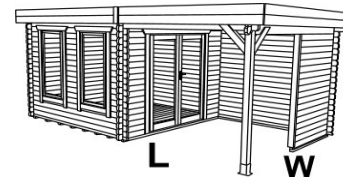

The Balmoral 44mm

Standard window / door style on this model is georgian style
line drawing shows: shaped barge boards
(available as optional extra)

	CABIN PRICE	INSTALLATION PRICE
8x12w Balmoral 44mm	£2,099	£559
10x12w Balmoral 44mm	£2,299	£559
12x12w Balmoral 44mm	£2,499	£559
10x14w Balmoral 44mm	£2,499	£559
12x14w Balmoral 44mm	£2,699	£559
14x14w Balmoral 44mm	£2,899	£559
10x16w Balmoral 44mm	£2,899	£559
12x16w Balmoral 44mm	£2,999	£559
14x16w Balmoral 44mm	£3,199	£659
16x16w Balmoral 44mm	£2,499	£659
Balmoral Toughened Glass	£189	
Balmoral Double Glazing	£189	
Balmoral Convert to Full Pane (inc. Tough Glass)	£249	

E&OE

The Sandringham 44mm

Standard window / door style on this model is euro style

	CABIN PRICE	INSTALLATION PRICE
14x14w Sandringham 44mm	£3,299	£659
Sandringham Toughened Glass	£209	
Sandringham Double Glazing	£209	
Sandringham Convert to Full Pane (inc. Toughened Glass)	£269	

2 of 4

The Lulworth 44mm

Standard window / door style on this model is full pane style

	CABIN PRICE	INSTALLATION PRICE
16x10w Lulworth 44mm	£2,869	£659
18x10w Lulworth 44mm	£2,999	£659
16x12w Lulworth 44mm	£2,999	£659
18x12w Lulworth 44mm	£3,199	£659
Lulworth Double Glazing	£189	

The Stowe 44mm

	CABIN PRICE	INSTALLATION PRICE
10x10w Stowe 44mm	£1,259	£559
12x10w Stowe 44mm	£1,399	£559
12x12w Stowe 44mm	£1,489	£559

The Outdoor Shelter 44mm

shaped barge boards (available as optional extra)