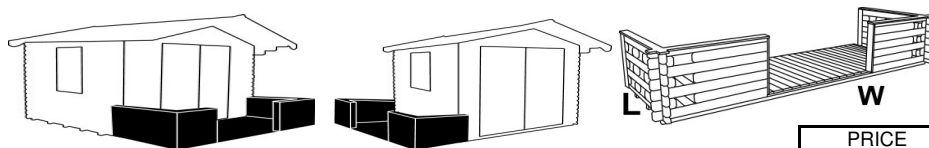

Floor Deck Extensions

Floor Deck Extensions can be attached to the front or side of most buildings

	PRICE
5x8w Floor Deck Extension 28mm	£199
5x10w Floor Deck Extension 28mm	£229
5x12w Floor Deck Extension 28mm	£259
5x14w Floor Deck Extension 28mm	£289
5x8w Floor Deck Extension 44mm	£219
5x10w Floor Deck Extension 44mm	£259
5x12w Floor Deck Extension 44mm	£299
5x14w Floor Deck Extension 44mm	£329
5x16w Floor Deck Extension 44mm	£349
5x18w Floor Deck Extension 44mm	£419
5x20w Floor Deck Extension 44mm	£429

	PRICE
Change Window / Door Style but keep config (change between Euro-Style / Georgian / Boarded)	£79
Add Extra Single Opening Window (Euro-Style Or Georgian)	£149
Add Extra Double Opening Window (Euro-Style Or Georgian)	£299
Add Extra Single Door (Euro-Style, Georgian or Boarded)	£259
Add Extra Double Doors (Euro-Style, Georgian or Boarded)	£399
Add Extra Single Long Window to Full Pane Style (includes toughened glass)	£219
Add Extra Single Door to Full Pane Style (includes toughened glass)	£299
Add Extra Double Doors to Full Pane Style (includes toughened glass)	E&OE £339