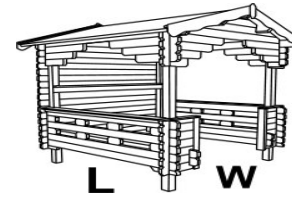

2 of 4

The Lulworth 44mm

Standard window / door style on this model is full pane style

	CABIN PRICE	INSTALLATION PRICE
16x10w Lulworth 44mm	£2,869	£659
18x10w Lulworth 44mm	£2,999	£659
16x12w Lulworth 44mm	£2,999	£659
18x12w Lulworth 44mm	£3,199	£659
Lulworth Double Glazing	£189	

The Stowe 44mm

	CABIN PRICE	INSTALLATION PRICE
10x10w Stowe 44mm	£1,259	£559
12x10w Stowe 44mm	£1,399	£559
12x12w Stowe 44mm	£1,489	£559

The Outdoor Shelter 44mm

shaped barge boards (available as optional extra)

	CABIN PRICE	INSTALLATION PRICE
8x8w Outdoor Shelter 44mm	£1,099	£559

The Sutton 44mm

Standard window / door style on this model is full pane style

	CABIN PRICE	INSTALLATION PRICE
12x16w Sutton 44mm	£3,199	£659
14x16w Sutton 44mm	£3,299	£659
10x18w Sutton 44mm	£3,199	£659
12x18w Sutton 44mm	£3,299	£659
14x18w Sutton 44mm	£3,599	£659
Sutton Double Glazing	£219	